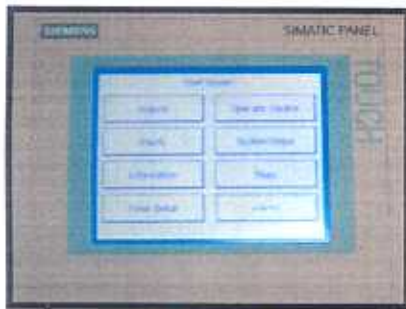

## Adelphi Response Automation System

Touch-screen panel

Rear view,  
showing four  
Adelphi Response  
filling machines  
connected

- Automates up to four Adelphi Response semi-automatic filling machines, for filling liquids, lotions and creams.
- Provides complete flexibility: a 4-head automatic line one day, and up to 4 separate semi-automatic fillers the next day.