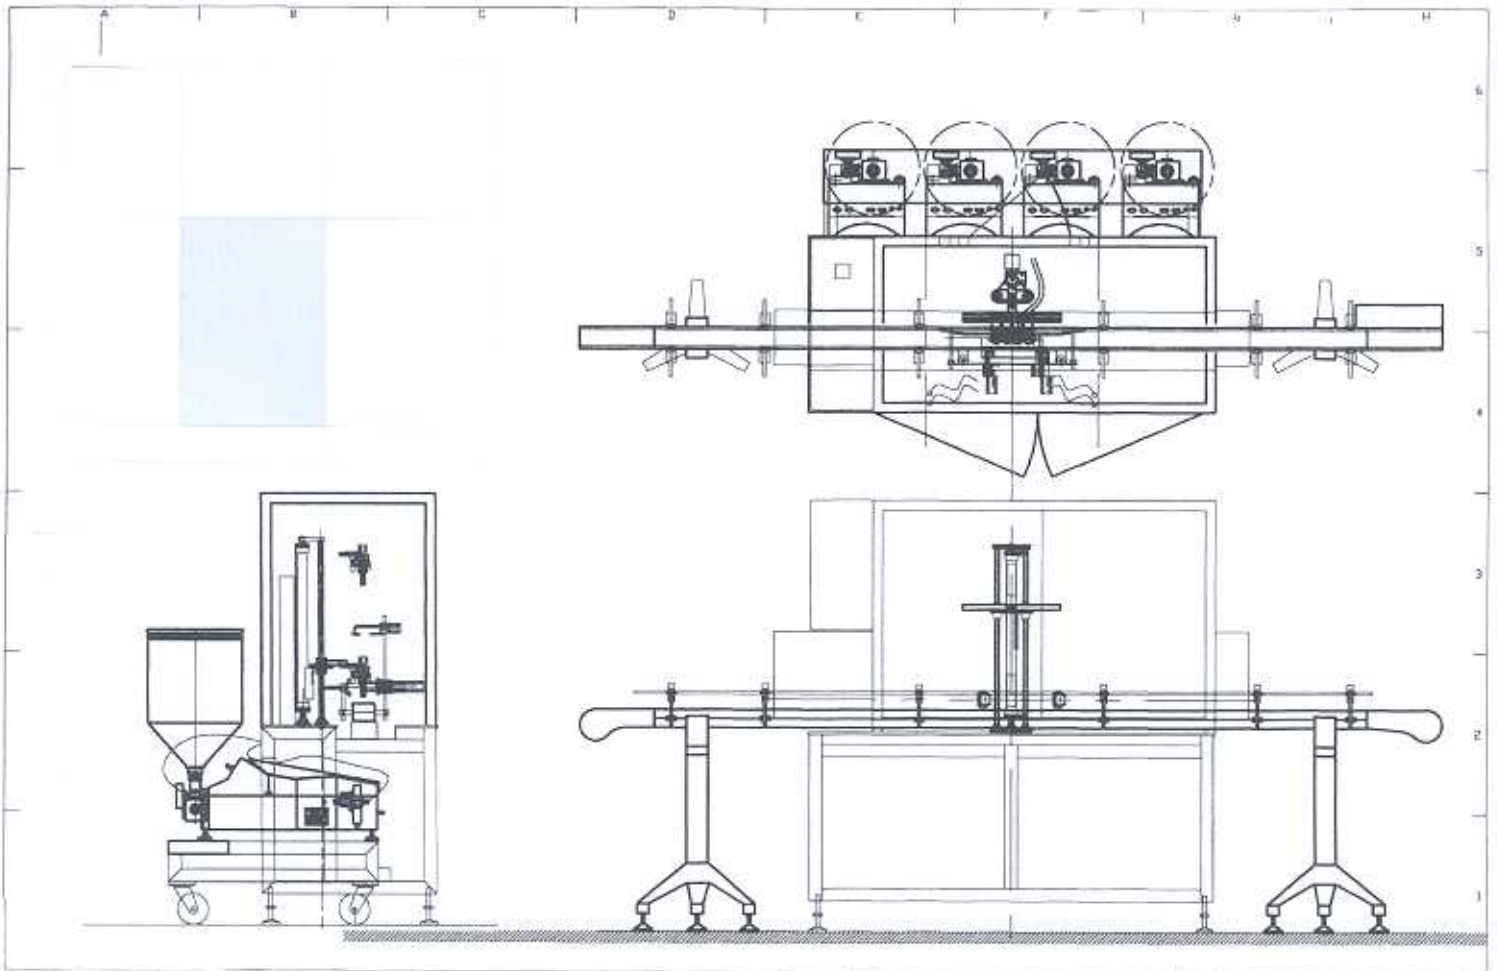

Adelphi Manufacturing

Adelphi Manufacturing
Filling & Packaging Machinery

Adelphi Response Automation System

- Automates up to four Adelphi Response semi-automatic filling machines, for filling liquids, lotions and creams.
- Provides complete flexibility: a 4-head automatic line one day, and up to 4 separate semi-automatic fillers the next day.
- With neck location and diving nozzles.
- Variable speed conveyor, with gating.
- PLC controls.
- Handles containers 13mm – 104mm diameter and up to 300mm tall.